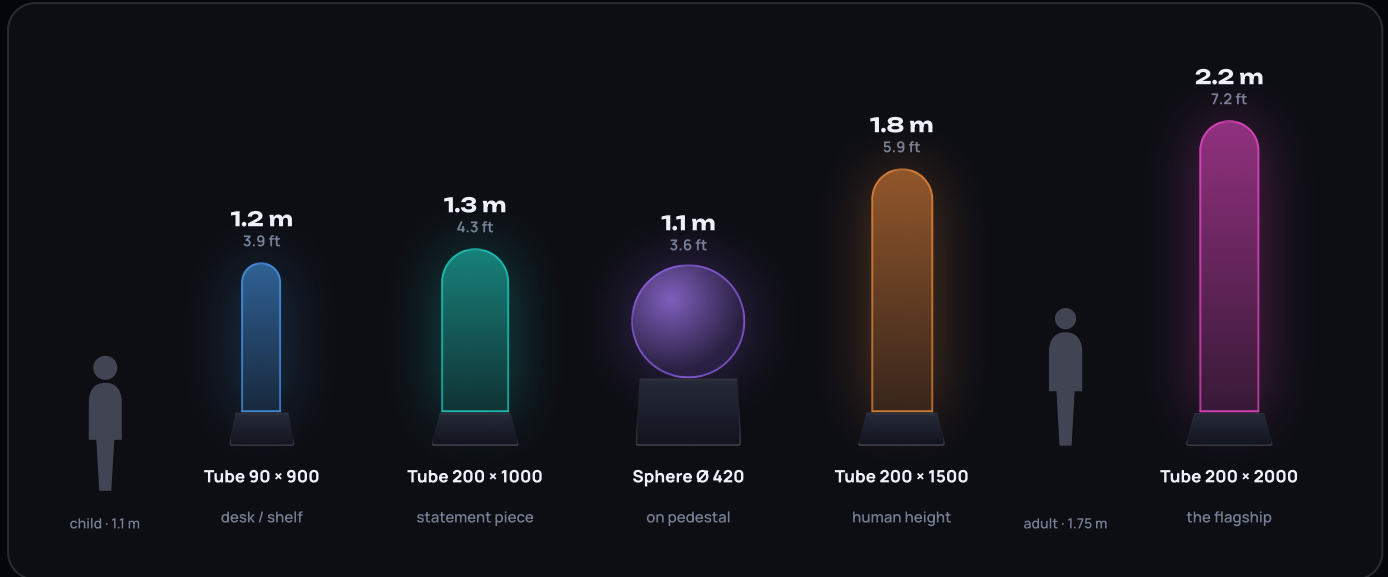

Assembled height includes the base. Vessel size = glass diameter × height, mm.

MODEL	90×900	200×1000	160×1500	200×1500	200×2000
● The Deepwater Tide	\$850	\$3,100	\$4,990	\$6,520	on request
● The Electric Fractal	\$920	\$3,100	\$4,990	\$6,820	on request
● The Orange Flame	\$997	\$3,250	\$5,220	\$7,530	on request
● The Crimson Thread	\$997	\$3,250	\$5,220	—	on request
● The Green Haze	\$997	\$3,250	\$5,220	—	on request
● The Violent Green	\$997	\$3,250	\$5,220	—	on request
● The Neon Roots	\$997	\$3,450	—	\$7,450	on request
● The Falling Stars	\$997	\$3,650	—	\$7,250	on request
● The Ultraviolet Rose	\$997	\$3,650	—	\$7,250	on request
● The Prismatic Rift	\$997	\$3,550	—	\$7,250	on request