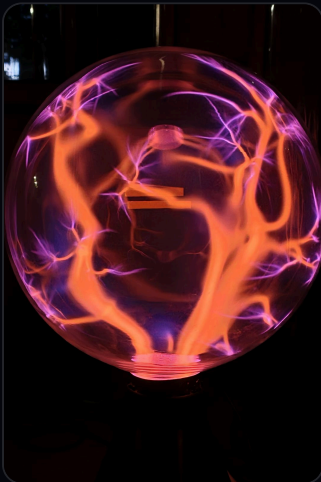

— WHAT IS IT

Controlled lightning in glass

Inside each vessel is a low-pressure blend of noble gases. A high-frequency field ionizes it into plasma — living threads of light, glowing clouds and electric branching that never repeat themselves.

Real plasma, not LEDs

No screens, no diodes, no imitation. A genuine electric discharge dances in noble gas, responds to your hand through the glass, and draws patterns that physics alone decides.

Why they glow differently

Neon, argon, krypton, xenon and their blends each ignite in a different voice — from icy white-blue to emerald, amber and violet. Vessel shape and excitation mode finish the character.

Born by hand

Glassblowing, deep-vacuum processing, gas selection and discharge tuning — every stage is done in-house. No two pieces are ever identical, in form or in fire.

BLUE

The Deepwater Tide

Slow white-blue currents drift in graceful bends through a rich ultramarine ambience. Calm, fluid, immersive.

from **\$850**

TURQUOISE

The Electric Fractal

An ultra-bright turquoise filament racing in razor-sharp fractal paths. Audible, intense, built for public spaces.